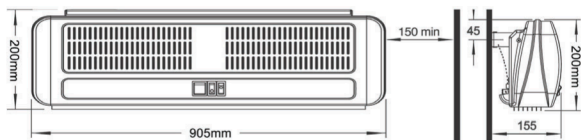

AC6370

6kW Over Door Screen Heater

- **Protects against heat loss from repeatedly opening entrance door in commercial buildings**
- **On/Off, 6kW, 3kW or fan only manual switching selection options**
- **2 manual reset temperature safety cut-outs**
- **1 year UK guarantee**

Technical Specification

Power Supplies:	1/N/PE230-240V/50Hz Class I (with earth wire)
Power Outputs:	6kW / 3kW / Fan only
Air Flow:	446m³/h
Safety Protection:	2 x manual reset cut-outs
Construction:	Pressed steel with durable powder coated white finish
Cable Entry Point:	Top, centre (no cable supplied)
IP Rating:	IP21
Approvals:	BEAB
Weight:	7.2kg

6-AC6370-2021-V1