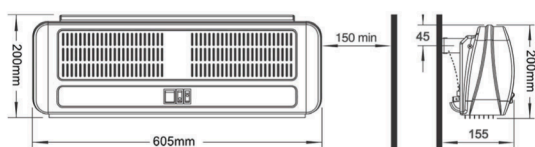

#### Technical Specification

Power Supplies:	1/N/PE230-240V/50Hz Class I (with earth wire)
Power Outputs:	4.5kW / 2.25kW / Fan only
Air Flow:	248m <sup>3</sup> /h
Safety Protection:	2 x manual reset cut-outs
Construction:	Pressed steel with durable powder coated white finish
Cable Entry Point:	Top, centre (no cable supplied)
IP Rating:	IP21
Approvals:	BEAB
Weight:	5.2kg