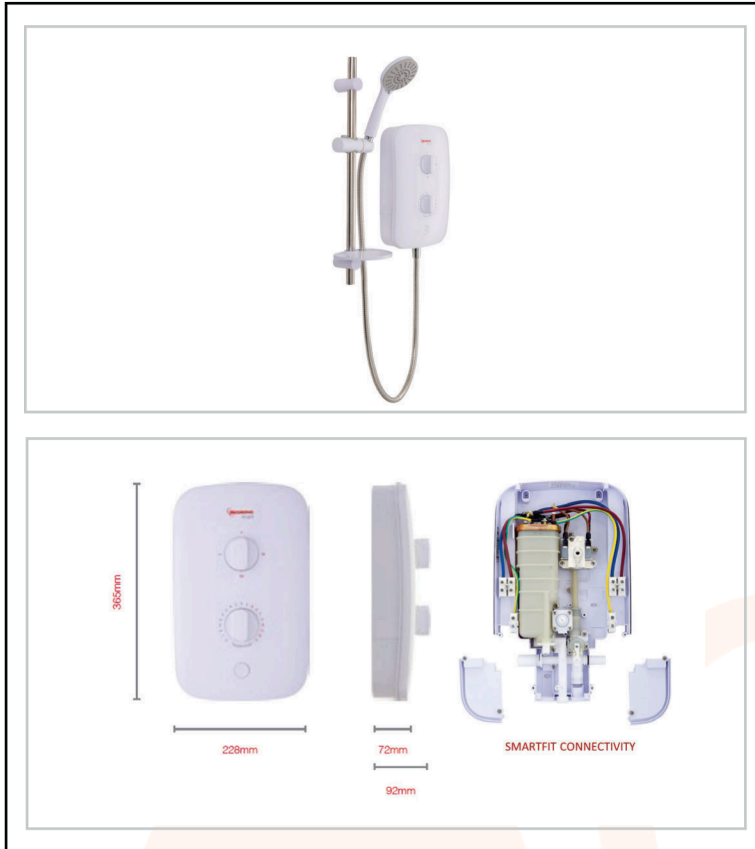

AC6216

Bright 10.5kW Electric Shower

- Simple push button Start/Stop operation
- Rotary flow/temperature control
- High, medium, low and cold power selection
- SmartFit multi-entry options for water and power connection, ideal for replacement installations
- Three spray-mode shower head with easy rub-clear nozzles
- 600mm high chrome riser rail with variable position top wall bracket fixing for ease of retrofit
- 1.25 metre long anti-kink flexible shower hose
- Push button handset clamp to adjust height and shower head angle to suit all users
- **3** year UK guarantee

Technical Specification

| | |
|------------------------|------------------------------|
| Power Output: | 10.5kW |
| Current Rating: | 43.75 Amps |
| Operating Pressure: | 1 to 10bar (15 to 150 psi) |
| Min. Running Pressure: | 9 l/min. |
| Water Connection: | 15mm compression or push-fit |
| IP Rating: | IPX4 |
| Approvals: | BEAB (CE Marked) |
| ErP Class Rating: | A |
| Energy Efficiency: | 39% |
| Energy Consumption: | 478 kWh/A |
| | |
| | |
| | |
| | |