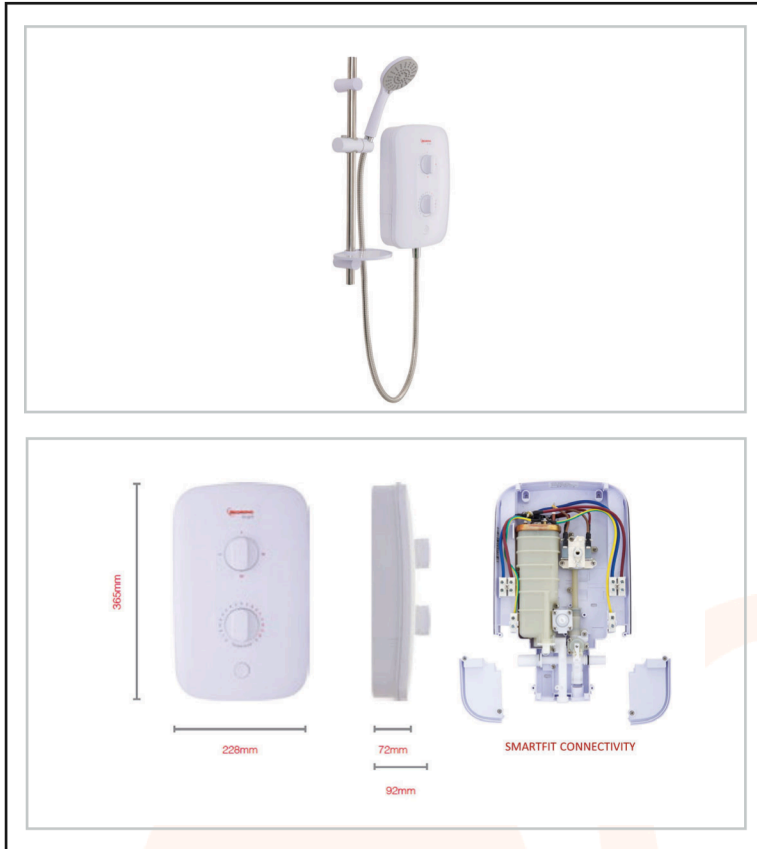

### AC6215

### Bright 9.5kW Electric Shower

- Simple push button Start/Stop operation
- Rotary flow/temperature control
- High, medium, low and cold power selection
- SmartFit multi-entry options for water and power connection, ideal for replacement installations
- Three spray-mode shower head with easy rub-clear nozzles
- 600mm high chrome riser rail with variable position top wall bracket fixing for ease of retrofit
- 1.25 metre long anti-kink flexible shower hose
- Push button handset clamp to adjust height and shower head angle to suit all users
- **3** year UK guarantee

#### Technical Specification

Power Output:	9.5kW
Current Rating:	39.58 Amps
Operating Pressure:	1 to 10bar (15 to 150 psi)
Min. Running Pressure:	9 l/min.
Water Connection:	15mm compression or push-fit
IP Rating:	IPX4
Approvals:	BEAB (CE Marked)
ErP Class Rating:	A
Energy Efficiency:	39%
Energy Consumption:	479 kWh/A