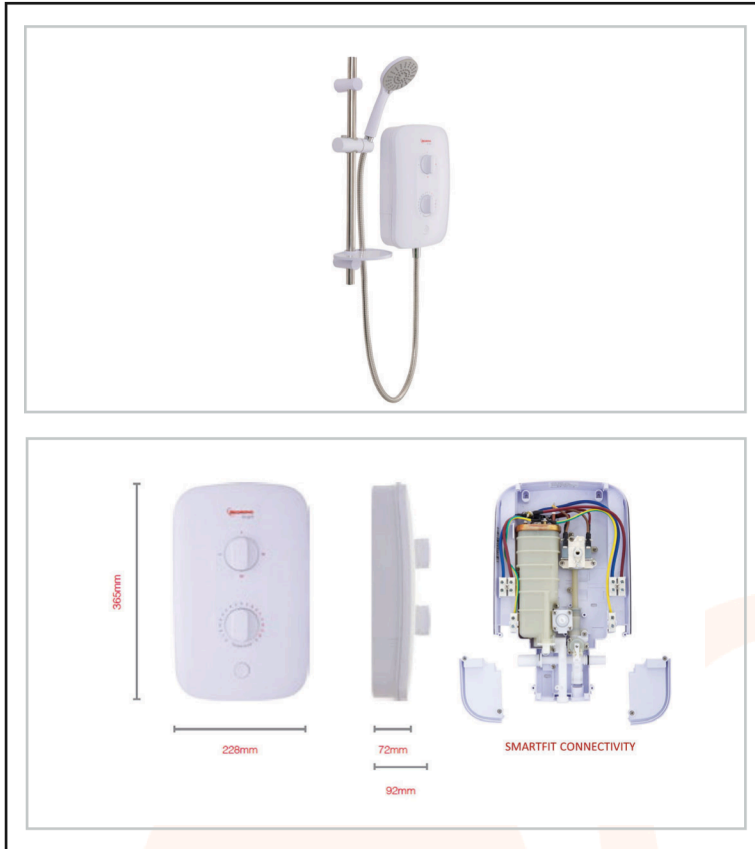

AC6214

Bright 8.5kW Electric Shower

- Simple push button Start/Stop operation
- Rotary flow/temperature control
- High, medium, low and cold power selection
- SmartFit multi-entry options for water and power connection, ideal for replacement installations
- Three spray-mode shower head with easy rub-clear nozzles
- 600mm high chrome riser rail with variable position top wall bracket fixing for ease of retrofit
- 1.25 metre long anti-kink flexible shower hose
- Push button handset clamp to adjust height and shower head angle to suit all users
- **3** year UK guarantee

Technical Specification

Power Output:	8.5kW
Current Rating:	35.41 Amps
Operating Pressure:	1 to 10bar (15 to 150 psi)
Min. Running Pressure:	8 l/min.
Water Connection:	15mm compression or push-fit
IP Rating:	IPX4
Approvals:	BEAB (CE Marked)
ErP Class Rating:	A
Energy Efficiency:	39%
Energy Consumption:	478 kWh/A