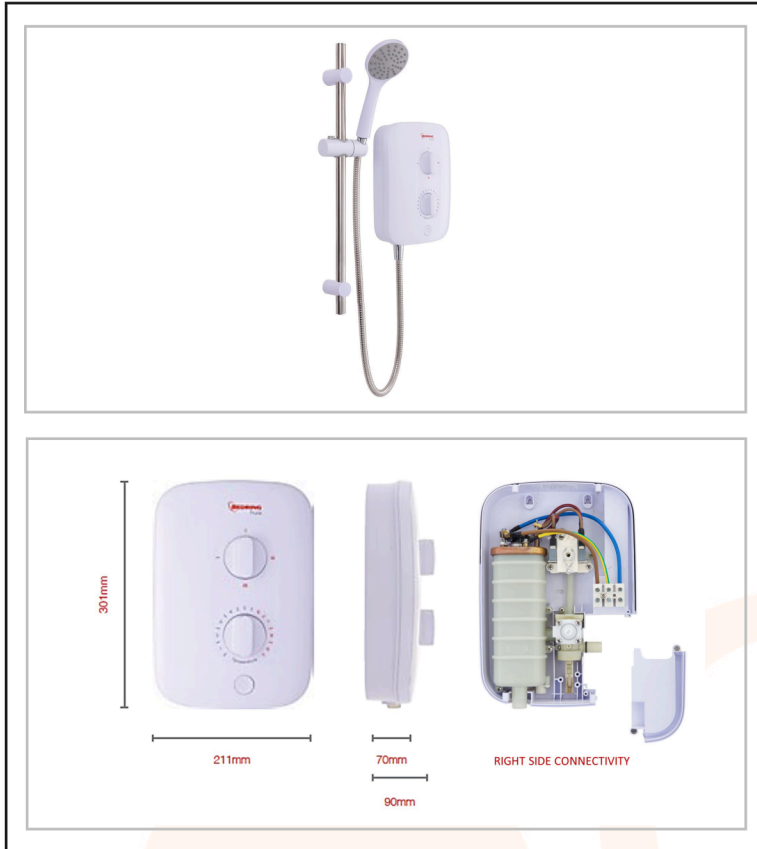

AC6211

Pure 9.5kW Electric Shower

- Simple push button Start/Stop operation
- Rotary flow/temperature control
- High, medium, low and cold power selection
- Right-hand side multi-entry options for water and power
- Single spray-mode shower head with easy rub-clear nozzles
- 600mm high chrome riser rail with variable position top wall bracket fixing for ease of retrofit
- 1 metre long anti-kink flexible shower hose
- Push button handset clamp to adjust height and shower head angle to suit all users
- 2 year UK guarantee

Technical Specification	
Power Output:	9.5kW
Current Rating:	39.58 Amps
Operating Pressure:	1 to 10bar (15 to 150 psi)
Min. Running Pressure:	9 l/min.
Water Connection:	15mm compression or push-fit
IP Rating:	IPX4
Approvals:	BEAB (CE Marked)
ErP Class Rating:	A
Energy Efficiency:	39%
Energy Consumption:	478 kWh/A