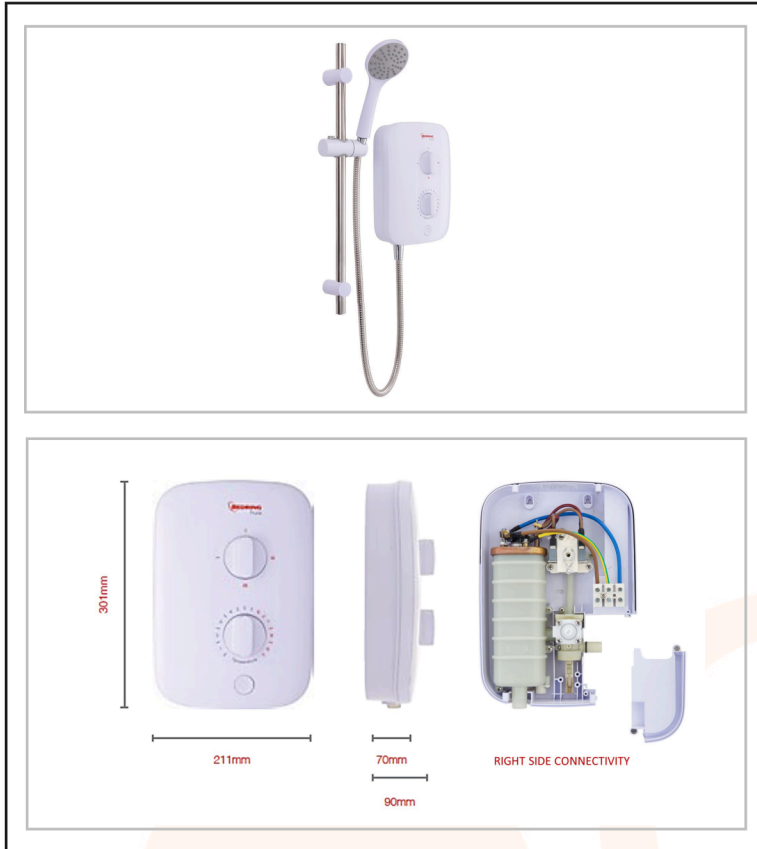

AC6210

Pure 8.5kW Electric Shower

- Simple push button Start/Stop operation
- Rotary flow/temperature control
- High, medium, low and cold power selection
- Right-hand side multi-entry options for water and power
- Single spray-mode shower head with easy rub-clear nozzles
- 600mm high chrome riser rail with variable position top wall bracket fixing for ease of retrofit
- 1 metre long anti-kink flexible shower hose
- Push button handset clamp to adjust height and shower head angle to suit all users
- 2 year UK guarantee

Technical Specification

Power Output:	8.5kW
Current Rating:	35.41 Amps
Operating Pressure:	1 to 10bar (15 to 150 psi)
Min. Running Pressure:	8 l/min.
Water Connection:	15mm compression or push-fit
IP Rating:	IPX4
Approvals:	BEAB (CE Marked)
ErP Class Rating:	A
Energy Efficiency:	39%
Energy Consumption:	478 kWh/A