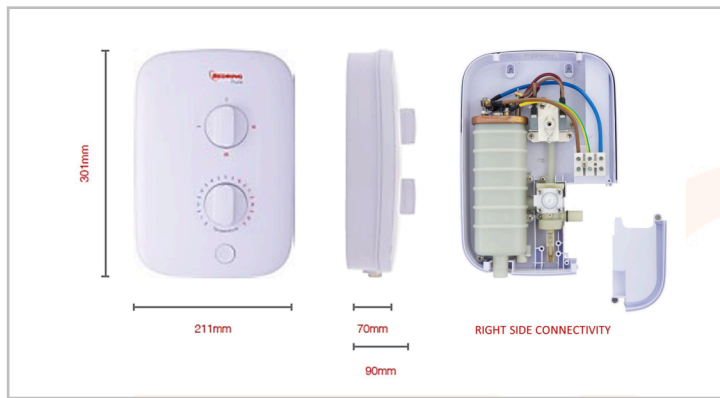

### Pure 7.5kW Electric Shower

- Simple push button Start/Stop operation
- Rotary flow/temperature control
- High, medium, low and cold power selection
- Right-hand side multi-entry options for water and power
- Single spray-mode shower head with easy rub-clear nozzles
- 600mm high chrome riser rail with variable position top wall bracket fixing for ease of retrofit
- 1 metre long anti-kink flexible shower hose
- Push button handset clamp to adjust height and shower head angle to suit all users
- 2 year UK guarantee

#### Technical Specification

Power Output:	7.5kW
Current Rating:	31.25 Amps
Operating Pressure:	1 to 10bar (15 to 150 psi)
Min. Running Pressure:	8 l/min.
Water Connection:	15mm compression or push-fit
IP Rating:	IPX4
Approvals:	BEAB (CE Marked)
ErP Class Rating:	A
Energy Efficiency:	39%
Energy Consumption:	478 kWh/A